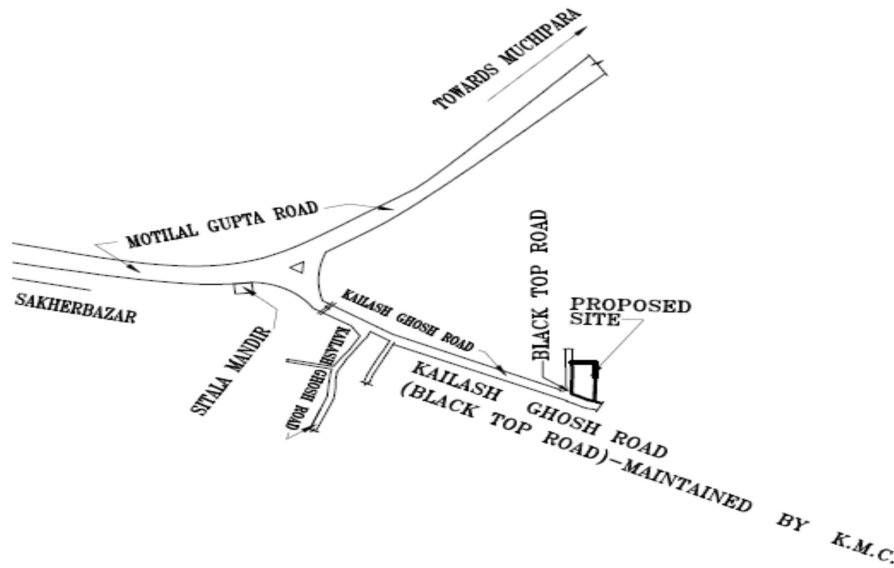

R R DEVELOPERS

your trust is our inspiration

Mobile : 9831100669/9836647176 • E-mail - info@rrdevelopers.co.in
Website - www.rrdevelopers.co.in

Narayan Sen & Anjana Sen (Partner)

160/33, KAILASH GHOSH ROAD,
BARISHA, KOLKATA - 700008

Location Map with Latitude and Longitude for the Project named **VAIBABH APARTMENT** at Premises No. 32, Kailash Ghosh Road, under Ward No. 123 of Borough – XVI of KMC, PS – Haridevpur, Kolkata – 700008, WB, India:

LATITUDE	LONGITUDE
22° 28'38.81"N	88° 19'12.43"E

KEY PLAN
SCALE-1:4000