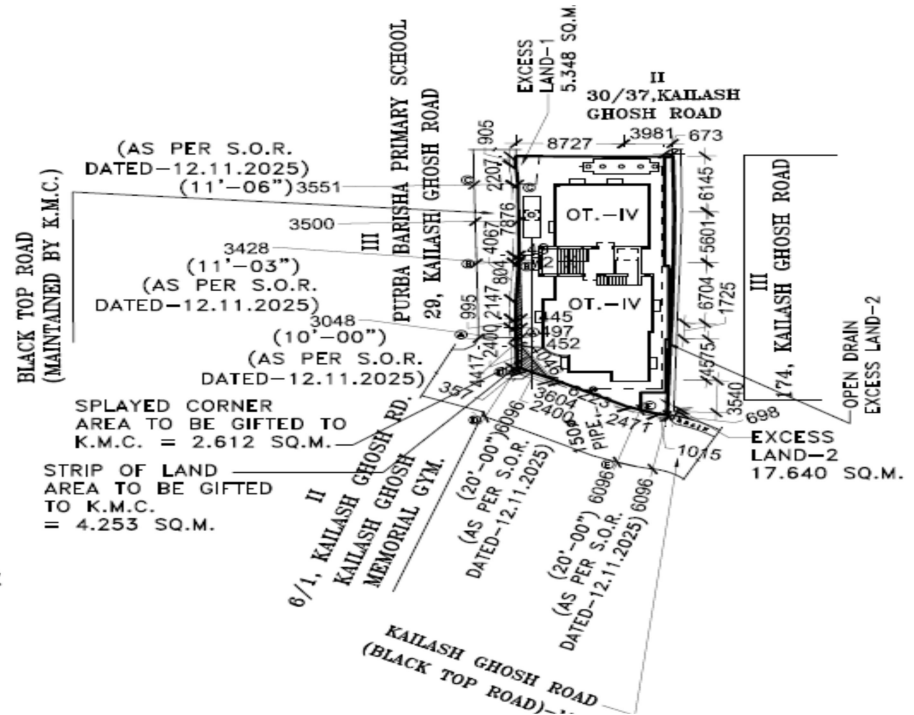

Location Map with Latitude and Longitude for the Project named **VAIBABH APARTMENT** at Premises No. 32, Kailash Ghosh Road, under Ward No. 123 of Borough – XVI of KMC, PS – Haridevpur, Kolkata – 700008, WB, India:

| LATITUDE | LONGITUDE |
|----------------|----------------|
| 22° 28'38.81"N | 88° 19'12.43"E |

KEY PLAN
SCALE-1:4000

R R DEVELOPERS

Anjana Sen

Partners

Date: 11-04-2026